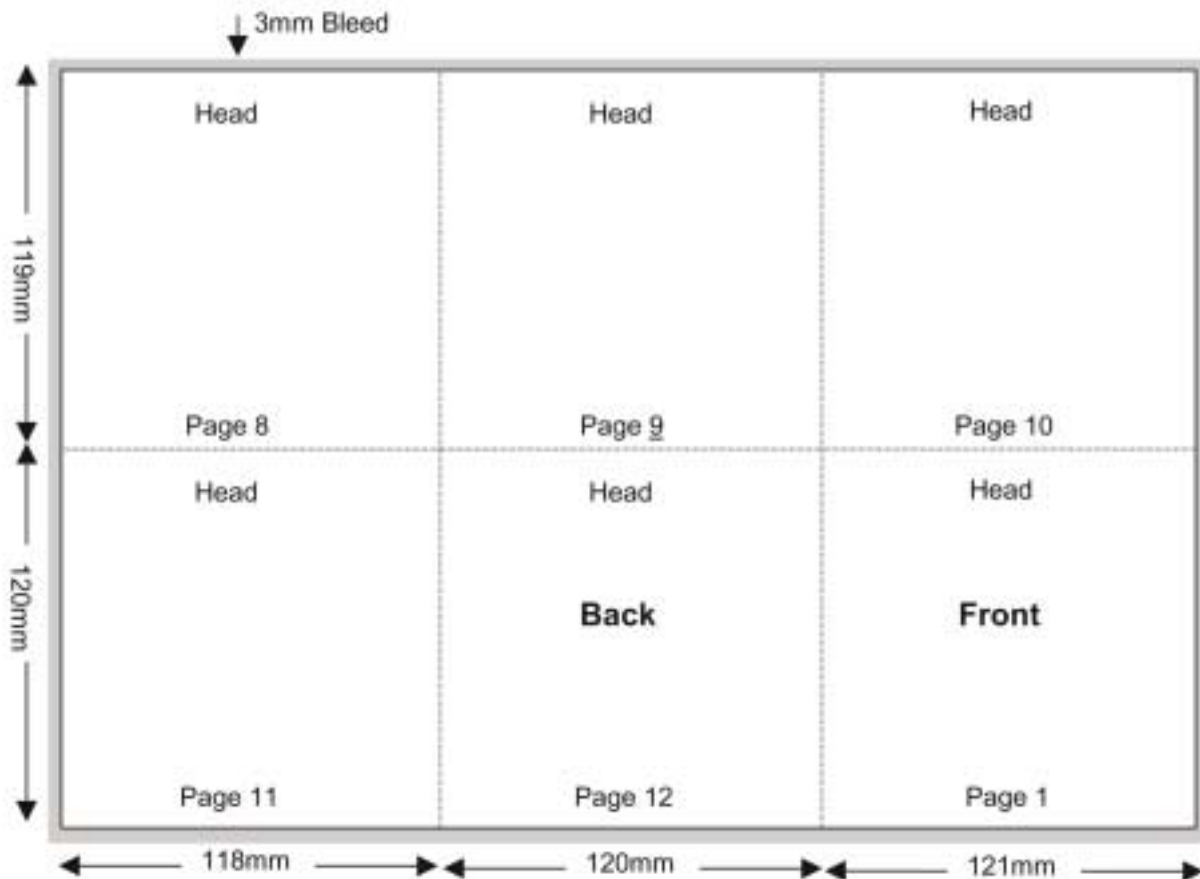

Compact Disc 12pp Landscape Poster Folder

Shown In Printers Pairs Front & Back Up

Page 1 of 2

Front

Specifications:

Allow 3mm bleed all round.
Trim & perforation marks to show 1mm into the bleed.
Stock A2 Art 130 gsm.