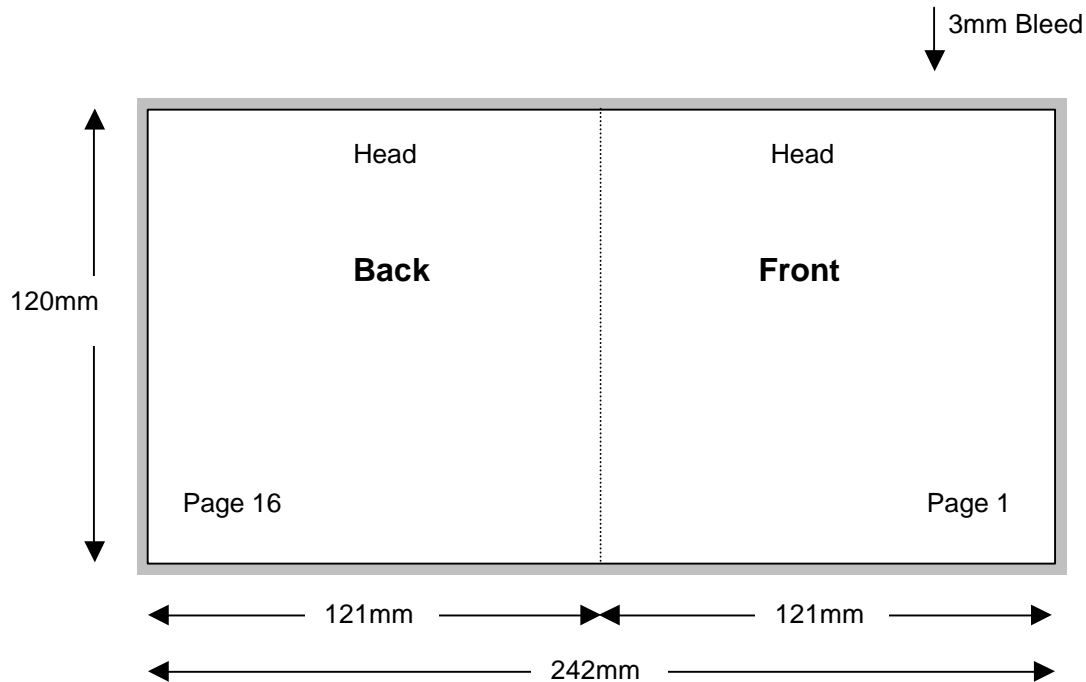

Compact Disc 16 Page Stitched Booklet

Shown In Printers Pairs Front & Back Up
Files Must Be Set Up As Separate Pages For Each Spread

Page 1 of 8

Front

Specifications:

To be automatically packed, stock needs to be non-porous.
Allow 3mm Bleed all around. Trim & perforation marks to show 1mm into the bleed.
Stock Coated A2 Art 130 gsm.
Catalogue number must appear on the final product.

Compact Disc 16 Page Stitched Booklet

Shown In Printers Pairs Front & Back Up
Files Must Be Set Up As Separate Pages For Each Spread

Page 2 of 8

Backup

Compact Disc 16 Page Stitched Booklet

Shown In Printers Pairs Front & Back Up
Files Must Be Set Up As Separate Pages For Each Spread