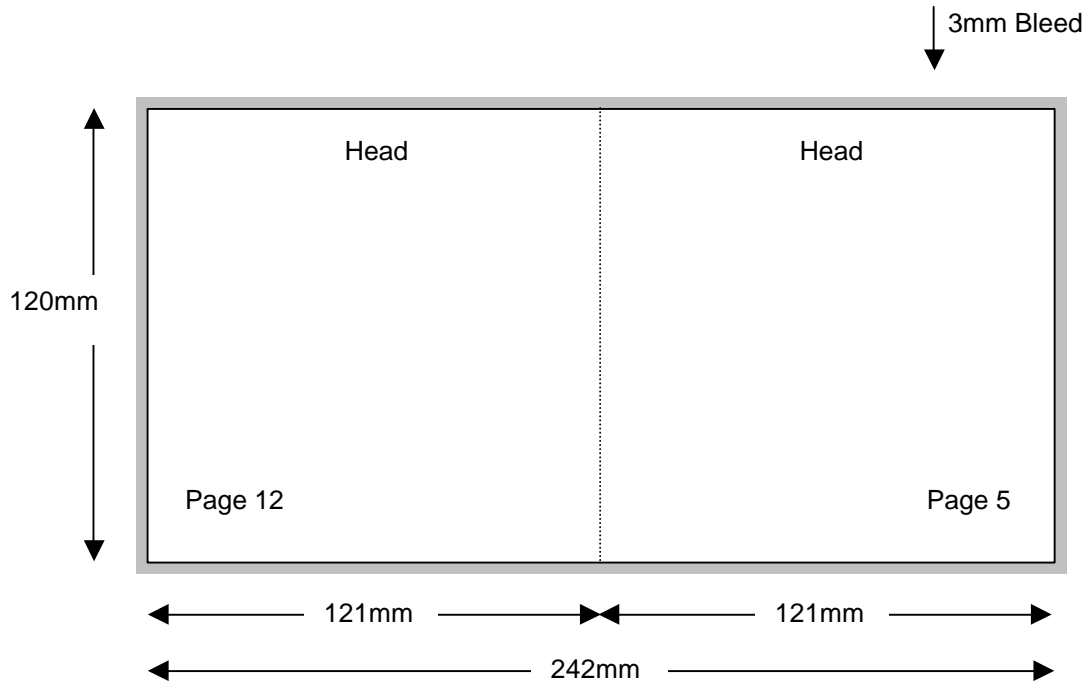

Compact Disc 16 Page Stitched Booklet

Shown In Printers Pairs Front & Back Up
Files Must Be Set Up As Separate Pages For Each Spread

Page 5 of 8

Front