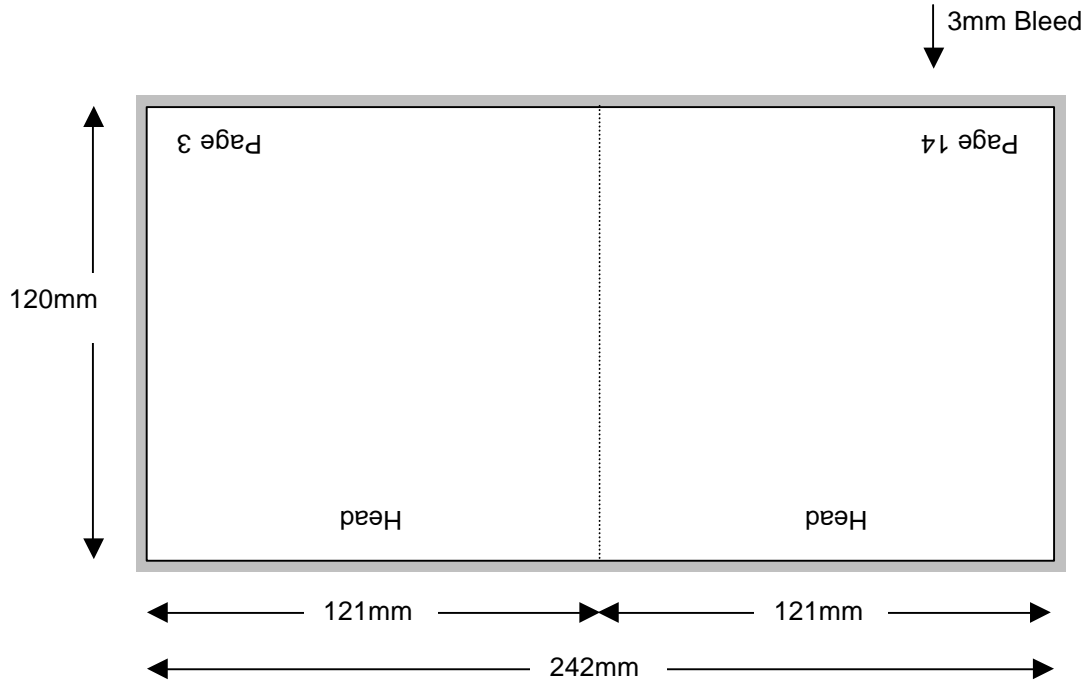

Compact Disc 16 Page Stitched Booklet

Shown In Printers Pairs Front & Back Up
Files Must Be Set Up As Separate Pages For Each Spread

Page 3 of 8

Backup