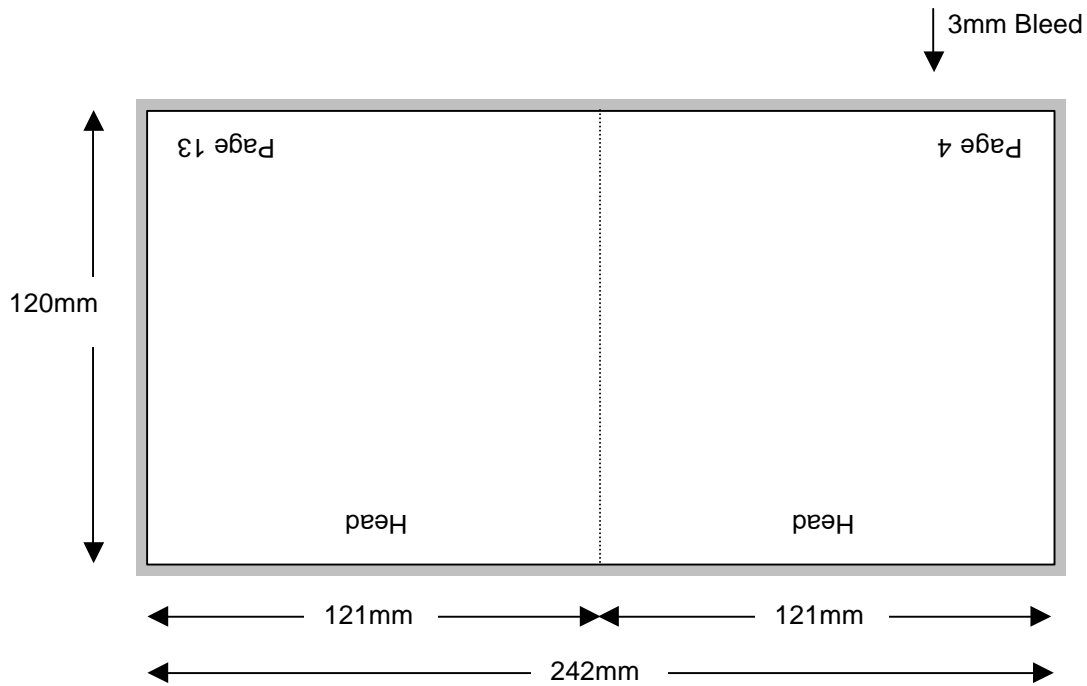

Compact Disc 16 Page Stitched Booklet

Shown In Printers Pairs Front & Back Up
Files Must Be Set Up As Separate Pages For Each Spread

Page 4 of 8

Front