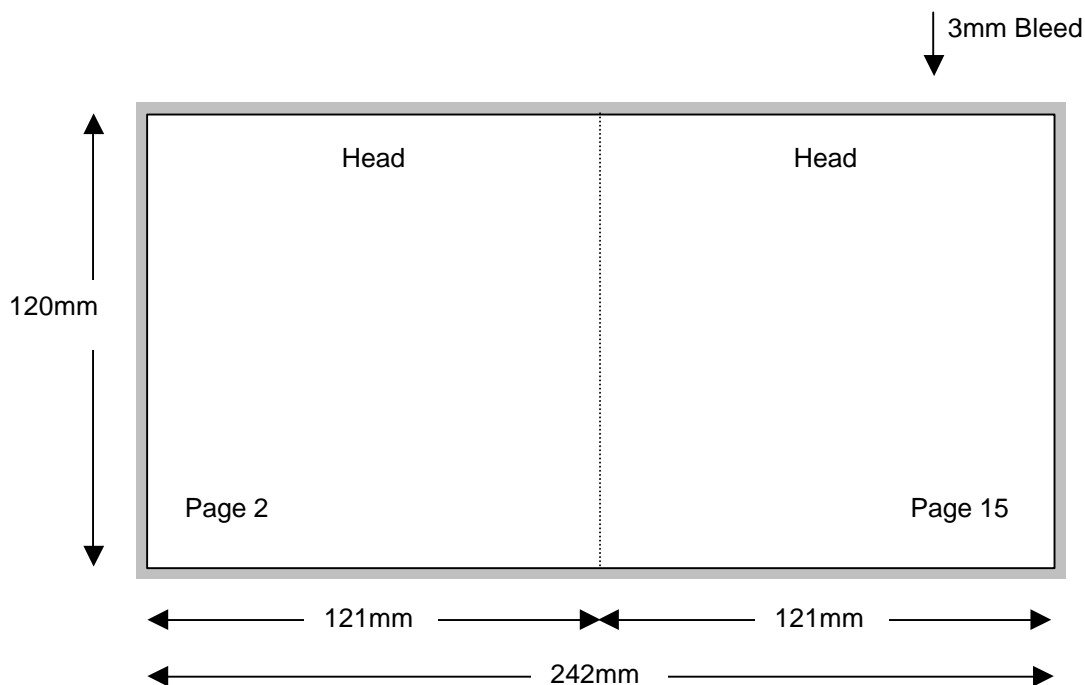

Compact Disc 16 Page Stitched Booklet

Shown In Printers Pairs Front & Back Up
Files Must Be Set Up As Separate Pages For Each Spread

Page 2 of 8

Backup