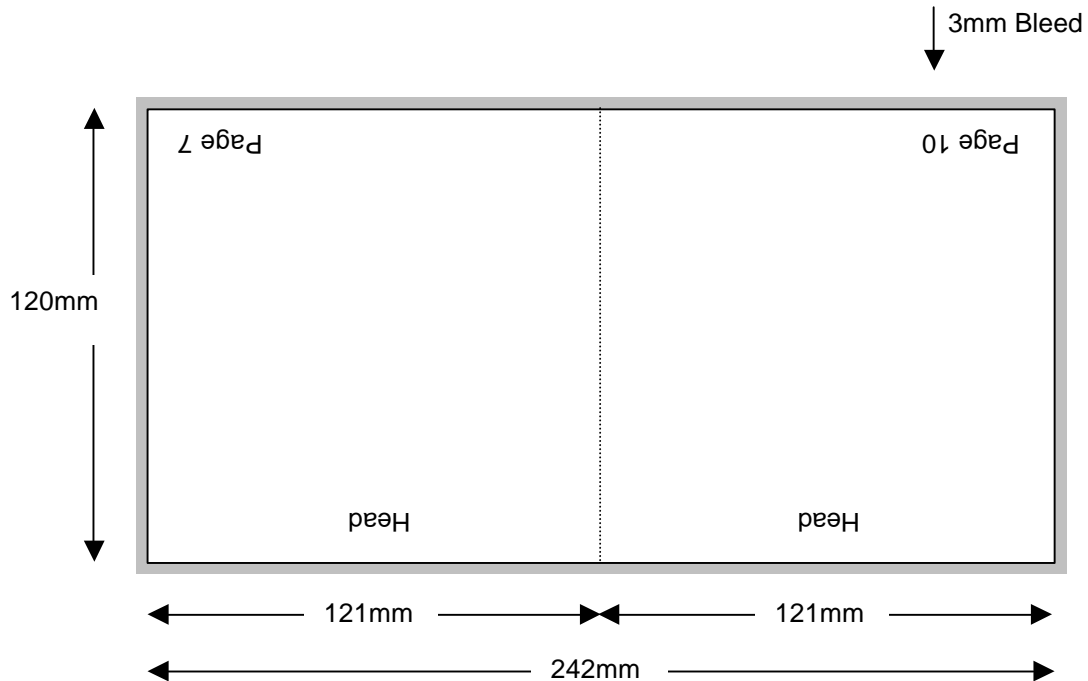

Compact Disc 16 Page Stitched Booklet

Shown In Printers Pairs Front & Back Up
Files Must Be Set Up As Separate Pages For Each Spread

Page 7 of 8

Backup