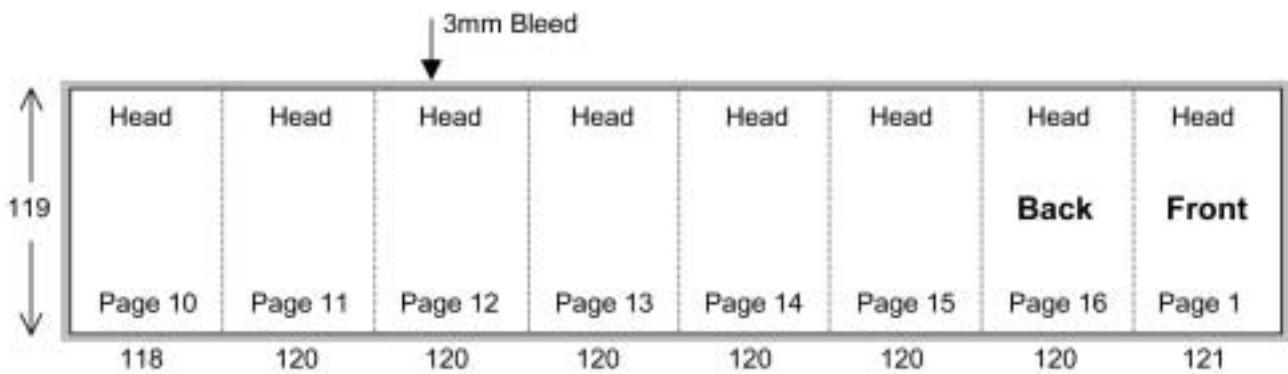

Compact Disc 16pp Parallel Folder

Shown In Printers Pairs Front & Back Up

Page 1 of 2

Front

Specifications:

- Allow 3mm bleed all round.
- Trim & perforation marks to show 1mm into the bleed.
- Stock A2 Art 130 gsm.