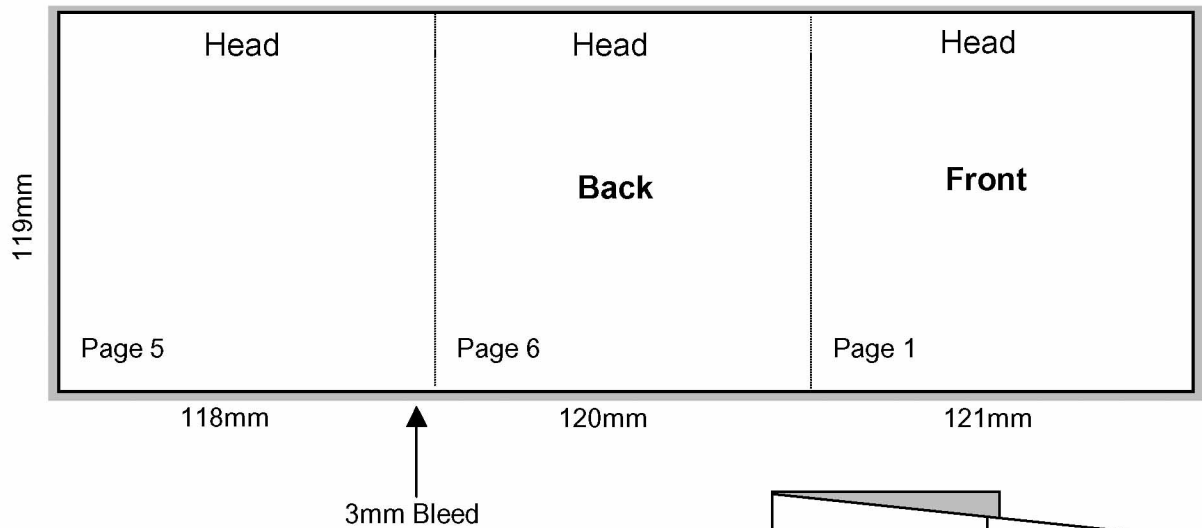

Compact Disc 6 Page Roll Folder

Shown In Printers Pairs Front / Back Up

Page 1 of 2

Front

Specifications:

Allow 3-5mm bleed all round.

Trim & perforation marks to show 1mm into the bleed.